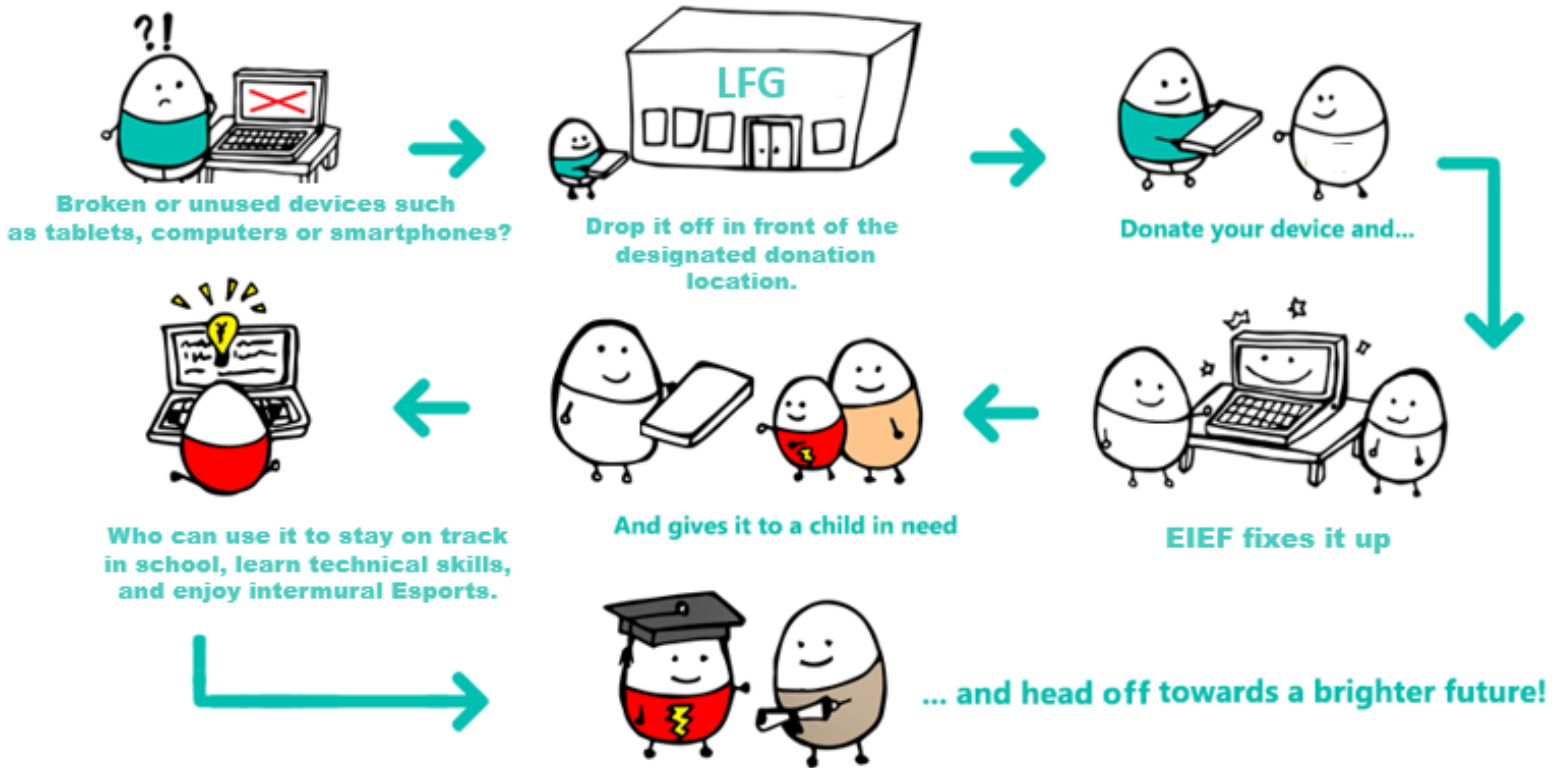

ESPORTS IN EDUCATION
FOUNDATION

DEVICE DONATION DRIVE

CLOSING THE DIGITAL DIVIDE ONE
RECYCLED DEVICE AT A TIME.

*Donations directly benefit ChildSafe and
Methodist Children's Hospital*

EIEF is hosting a Device Donation Drive to assist students with technical skills, support them in school, and give them access to intermural Esports. Unused tablets, computers, and smart phones are currently being accepted. Our technical experts will fix them up. Volunteers will disperse them to students who need them in the San Antonio Area.

DONATION GUIDE

DROP OFF LOCATIONS

5500 BABCOCK RD SUITE 118,
SAN ANTONIO, TX 78240
12PM- 11PM SUNDAY - SATURDAY

5035 SOUTH WEST 36TH ON THE
PORT SAN ANTONIO CAMPUS
9AM 3PM MONDAY - WEDNESDAY

QUESTIONS ABOUT THE DRIVE?
info@eief.org